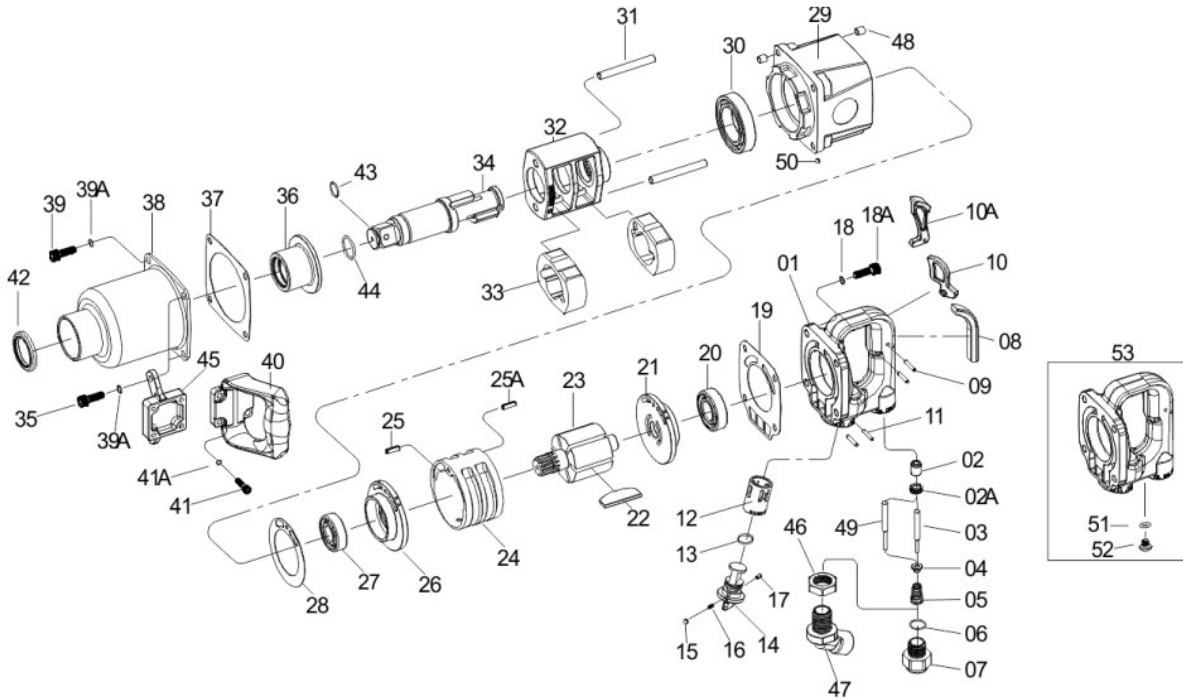

AN1811 EXPLODED DIAGRAM

Item	Description	Ordering #	Q'ty
1	Backhead Assembly (Incl. 2, 12)	59930572	1
●2	Bushing	59930573	1
2A	Throttle Valve Seat	59930574	1
3	Throttle Valve Plunger (for Inside Trigger)	59930575	1
4	Throttle Valve	59930576	1
5	Spring	59930172	1
6	O-Ring	59930173	1
7	Straight Air Inlet	59930577	1
8	Rubber Cap (for Inside Trigger)	59930578	1
9	Pin	59930579	2
10	Inside Trigger	59930580	1
10A	Outside Trigger	59930581	1
11	Spring Pin	59930582	2
●12	Reverse Valve Bushing	59930583	1
13	O-Ring	59930174	1
14	Reverse Valve Assembly (Incl 17)	59930584	1
15	Steel Ball	59930175	1
16	Spring	59930176	1
●17	Spring Pin	59930585	1
●18	Spring Washer	59930586	4
18A	Screw Assembly (Incl 18)	59930587	4
19	Gasket	59930177	1
●20	Ball Bearing	59930178	1
21	Rear End Plate Assembly (Incl 20)	59930588	1
22	Rotor Blade	59930179	6
★	Rotor Blade Set (Incl 22*6pcs)	RS99I0406	1
23	Rotor	59930589	1
24	Cylinder	59930590	1
25	Spring Pin	59930591	1
25A	Spring Pin	59930592	1
26	Front End Plate Assembly (Incl 27)	59930593	1

Item	Description	Ordering #	Q'ty
●27	Ball Bearing	59930180	1
28	Gasket	59930181	1
29	Housing Assembly (Incl 48, 50)	59930594	1
30	Ball Bearing	59930182	1
31	Hammer Pin	59930595	2
32	Hammer Frame	59930596	1
33	Hammer	59930597	2
34	6" Extended Anvi 1"	59930599	1
35	Screw Assembly (Incl 39A*2pcs)	59930601	2
36	Bushing	59930602	1
37	Gasket	59930183	1
38	Hammer Case	59930603	1
39	Screw Assembly (Incl 39A*2pcs)	59930604	2
●39A	Spring Washer	59930605	4
40	Side Spade Handle	59930606	1
41	Screw Assembly (Incl 41A)	59930607	4
●41A	Spring Washer	59930608	4
42	Oil Seal	59930609	1
43	O-Ring	59930184	1
44	Socket Retainer	59930185	1
45	Support Handle	59930611	1
46	Lock Nut	59930612	1
47	Air Inlet	59930613	1
●48	Heli-Coil	59930618	8
49	Throttle Valve Plunger	59930619	1
50	Steel Ball	59930614	4
51	O-Ring	59930615	1
52	Screw	59930616	1
53	Backhead Assembly	59930617	1
★	Tune-up Kit(5, 6, 13, 15, 16, 19, 20, 22*6pcs, 27, 28, 30, 37, 43, 44)	RS99I0210	1